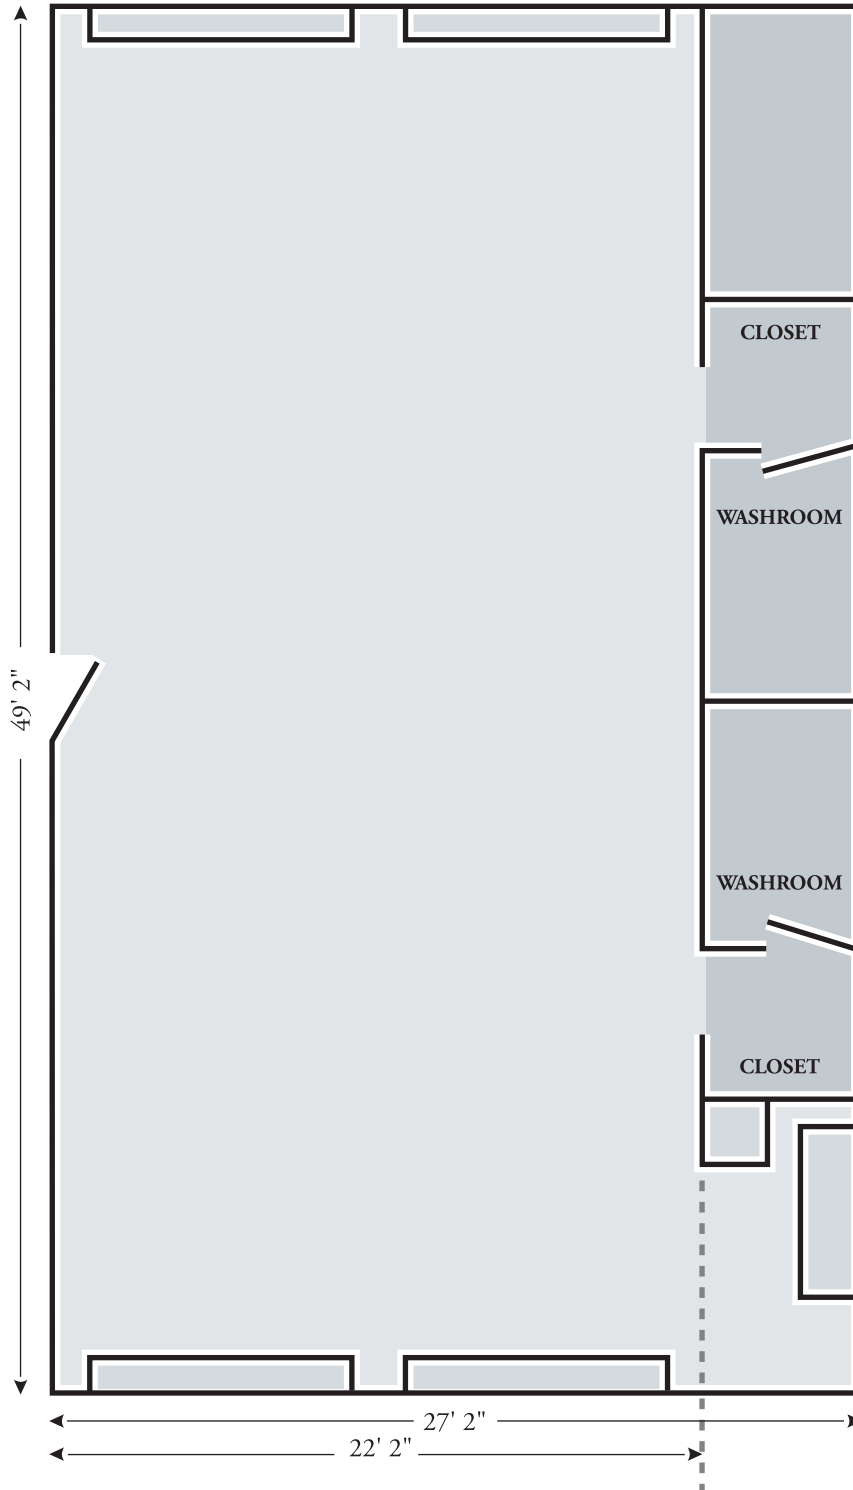

PLACE LOUIS RIEL  
SUITE HOTEL

# SELKIRK

With lots of natural light, this spacious meeting room is great for seminars, luncheons, and larger board meetings.

**1078 Sq. Feet**  
**7' 9" Ceiling Height**