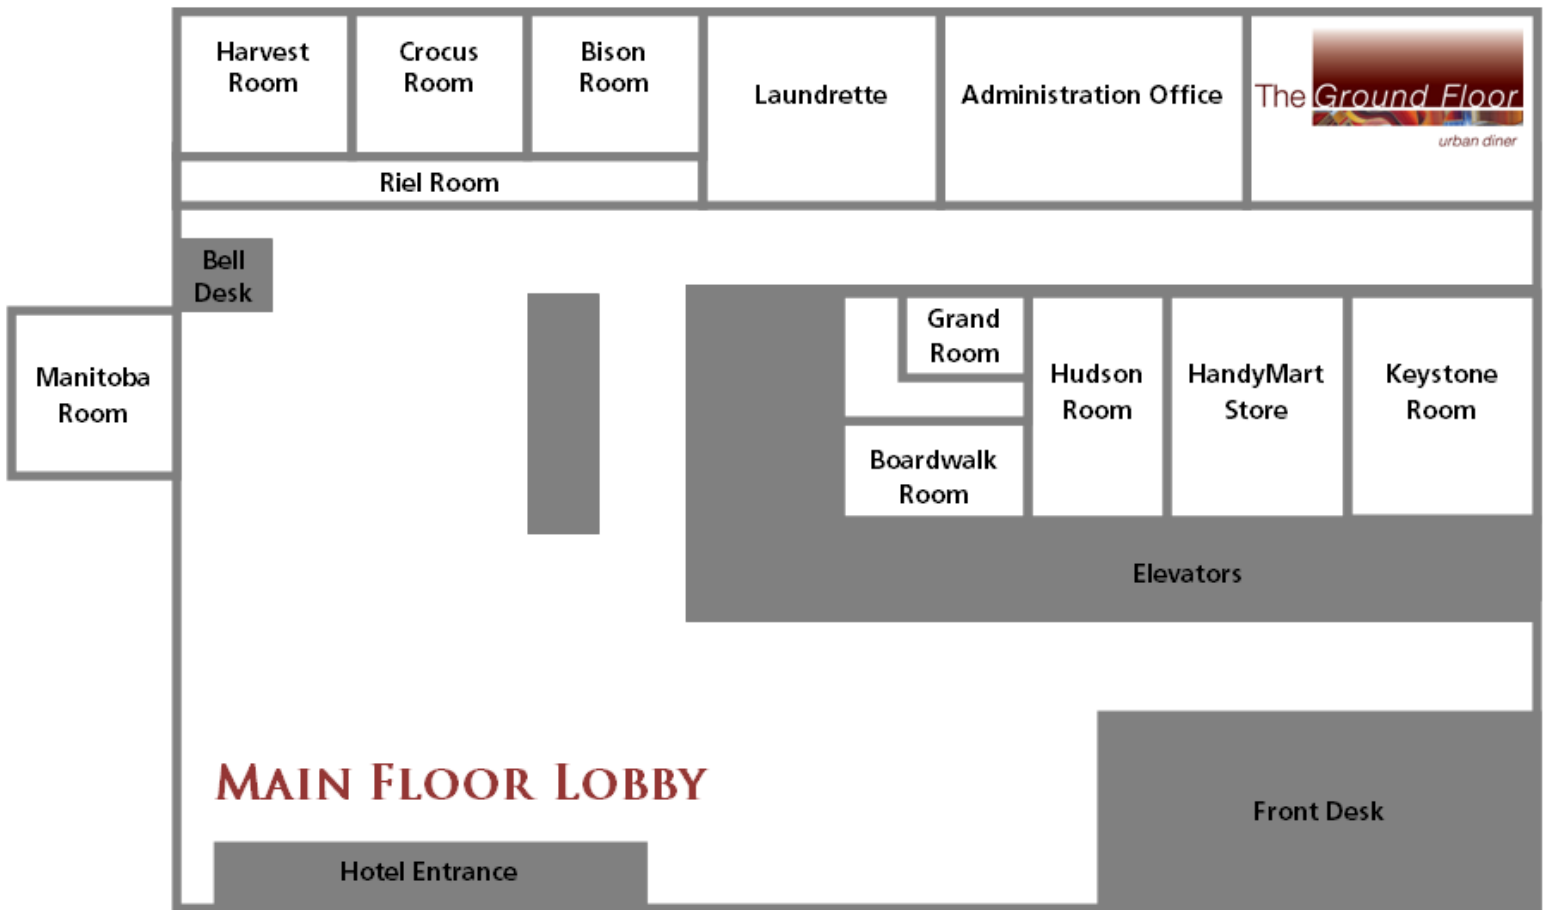

PLACE LOUIS RIEL
SUITE HOTEL

CUSTOMIZED MEETINGS

MAIN FLOOR

190 Smith Street at St. Mary Avenue, Winnipeg, MB R3C 1J8

EM: info@placelouisriel.com FX: 204.947.3029 PH: 204.947.6961 TF: 800.665.0569